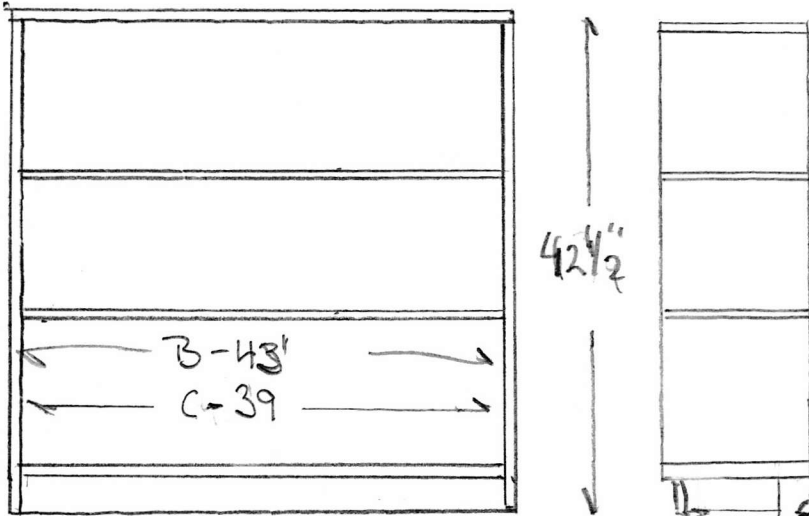

Gayton Conference Room

Conference Room

Shelving A - 11" Deep x 15'3" Long x 42 1/2" High

Shelving B - 11" Deep x 44" Long x 42 1/2" High

Shelving C - 11" Deep x 40" Long x

Needs cutout to fit

3/4" x 3/4" Molding

Shelving D - 11" Deep x 5'9" Long x 42 1/2" High
 Shelving E - 11" Deep x 78" Long x 42 1/2" High

(3/4" - 1'0")

Shelving E - 11" Deep x 78" Long x 42 1/2" High