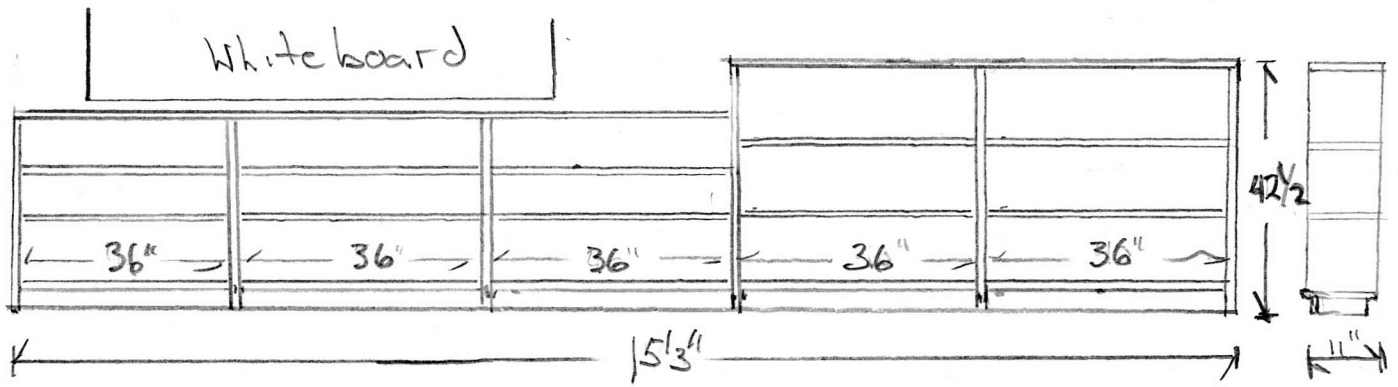

Gayton Conference Room

Conference Room

Shelving A - 11" Deep x 15'3" Long x 42 1/2" High

Shelving B - 11" Deep x 44" Long x 42 1/2" High

Shelving C - 11" Deep x 40" Long x

Needs cutout to fit

3/4" x 3/4" Molding

Shelving D - 11" Deep x 5'9" Long x 42 1/2" High
 Shelving E - 11" Deep x 78" Long x 42 1/2" High

(3/4" - 1'0")

Shelving E - 11" Deep x 78" Long x 42 1/2" High