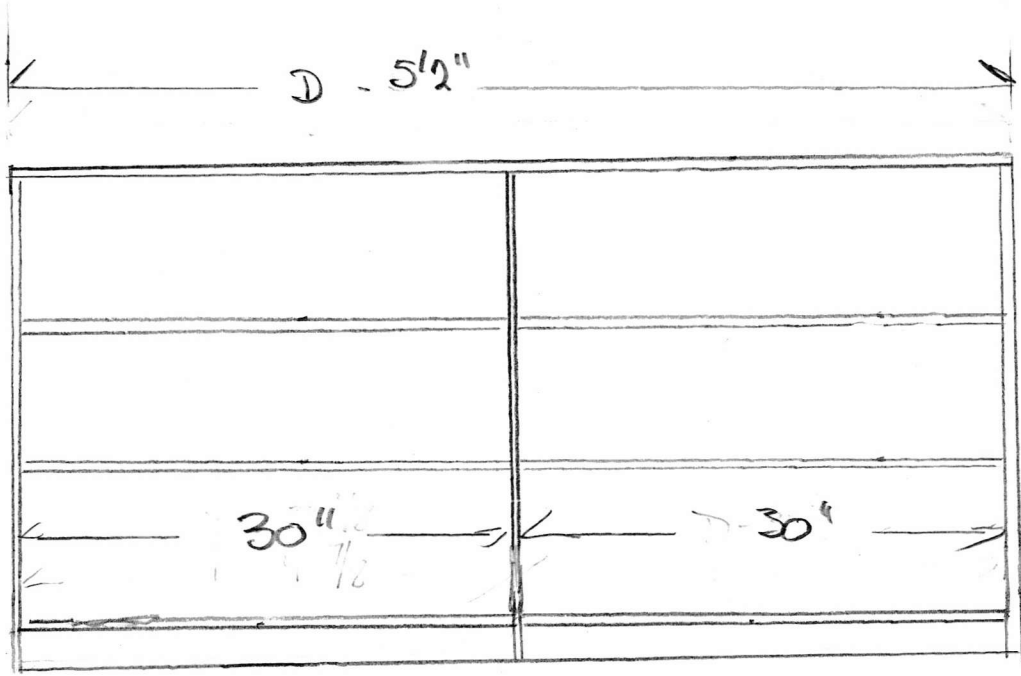

Gayton Conference Room

Conference Room

Shelving A - 11" Deep x 15'3" Long x 42 1/2" High

Shelving B - 11" Deep x 44" Long x 42 1/2" High

Shelving C - 11" Deep x 40" Long x

Needs cutout to fit

3/4" x 3/4" Molding

Shelving D - 11" Deep x 5'9" Long x 42 1/2" High
 Shelving E - 11" Deep x 78" Long x 42 1/2" High

(3/4" - 1'0")

Shelving E - 11" Deep x 78" Long x 42 1/2" High